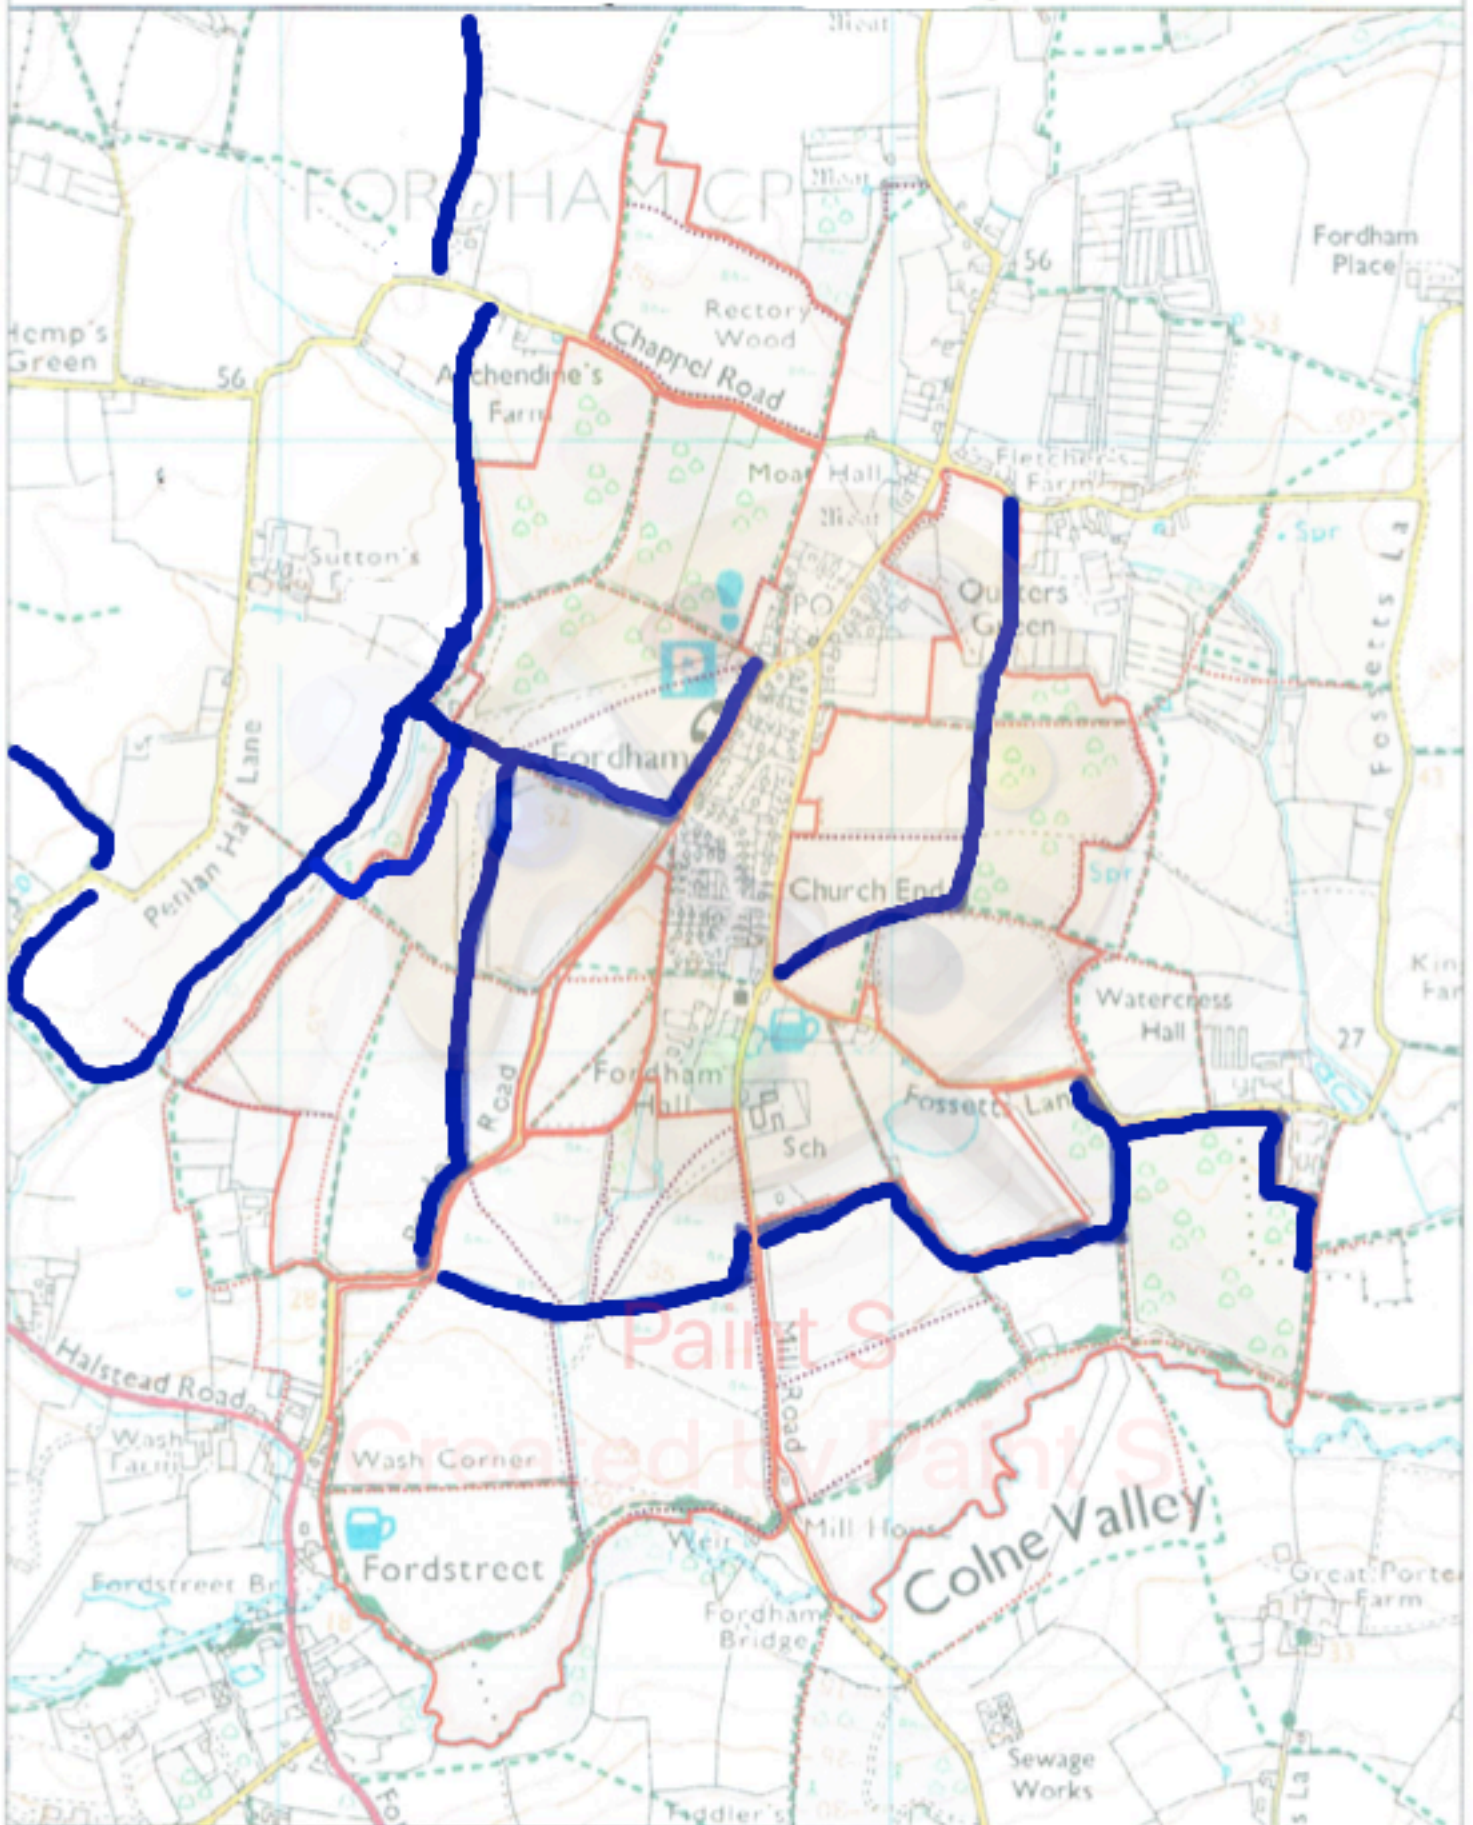

## WINTER WET WEATHER ROUTES

WOODLAND TRUST

The Woodland Trust is a registered charity in England and Wales no. 294344 and in Scotland no. SC038885.

This product includes mapping data licensed from the Ordnance Survey with the permission of the Controller of Her Majesty's Stationary Office. ©Crown copyright and/or database right 2013. All rights reserved. Licence 100021607.

Date: 26.09.18  
Scale: 1:2000  
Author: